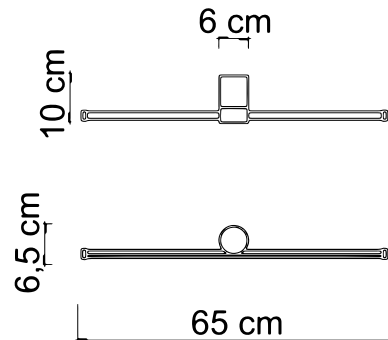

ELIA/AS

wall lamp

The Elia Collection embodies the concept of illuminated minimalism, with lamps characterized by an extruded aluminum profile that offers extraordinary simplicity. These lamps not only provide light but also decorate the spaces they inhabit. With their essential and clean design, the Elia Collection represents a perfect blend of functionality and aesthetics, offering sophisticated lighting that harmoniously integrates into the decor.

33601	ELIA/AS O
4448	ELIA/AS N
Power	12W Led Integrated
Input	220/240 V- 50/60Hz
Kelvin	3000
Dimmable	No
Real Lumen	716
CRI	85
IP	20

PACKAGING DATA :

Packages	1
Net Weight	0,6kg
Gross Weight	0,7kg
Volume	0,0126 m³

Any interventions on the light source of this article must be carried out by qualified personnel or by the manufacturer himself.
Any operation carried out without prior consultation with Contemporanea srl will void the guarantee

CE ENEC RoHS

MATERIAL :

Frame	Metal
Diffuser	PMMA

FINISHING TABLE:

Frame	Painted Gold	cod. 33601
	Matt Black	cod. 4448